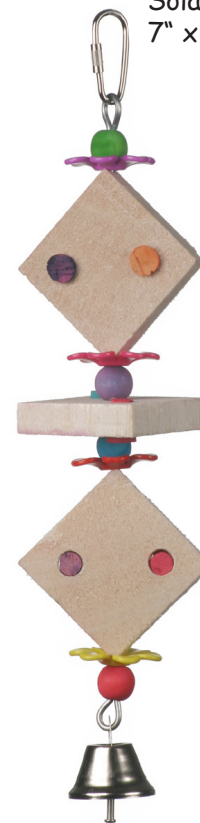

"New"

"Foraging"

SB1221
Hide n' Seek
11" x 5.5"

"New"

SB1226
Sidewinder
10" x 7.5"

"New"

SB1236
Kite Tails
11" x 6"

MEDIUM BIRD TOYS

Over 30 Fun to Chew & Explore Toy Parts!
Just sprinkle in dry treats to create a
foraging adventure.

SB1237
Foraging Fun Box
12" x 9" x 2" "New"

SB1238
Spring Twister
10" x 4"

SB1239
Sola Party Basket
7" x 5"

SB1240
Sola Ball Delight
13" x 6"

PK2019
Triple Dip
9" x 4"

PK2020
Foraging Roll
8.5" x 4.5"

PK2023
Balsa Bliss
11.5" x 3"

PK2026
Cheers Sr.
8.5" x 3.5"

LARGE BIRD TOYS

SB126
Fold-away Shower Perch

SB301
Paper Party
6.5" x 3"