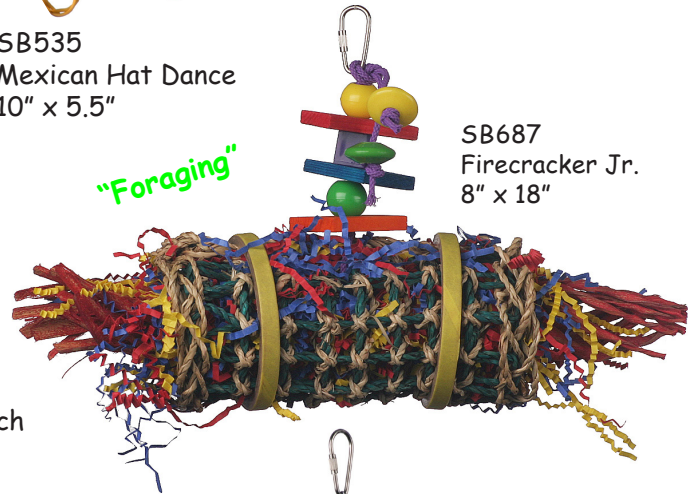

SB468
Dancing Spools
9" x 6"

SB474
Peekaboo Perch Tent - Med.
12" x 6.5"

SB480
Starburst
10" x 4"

MEDIUM BIRD TOYS

Bolts onto cage!

SB509
Spin-a-roo
8.5" x 6.5"

"Foraging"

SB518
Crunch & Munch
12" x 4.5"

SB535
Mexican Hat Dance
10" x 5.5"

"Foraging"

SB543
Busy Birdie Play Perch
9.5" x 9.5"

"Foraging"

SB573
Basket Case
10" x 4"

SB611
Beakwhich
9" x 5"

"Foraging"

SB687
Firecracker Jr.
8" x 18"

SB669
Foraging Basket
10" x 5"

SB699
Activity Wall
12" x 14"

SB691
Thing-a-ma-bob
8.5" x 5"

SB708
Wind Chimes
13" x 2"

SB736
Wiggles & Wafers
9" x 5" 9

MEDIUM BIRD TOYS

SB740
Mini Foraging Pouch
8" x 8"

SB741
Mini Activity Wall
9" x 7"