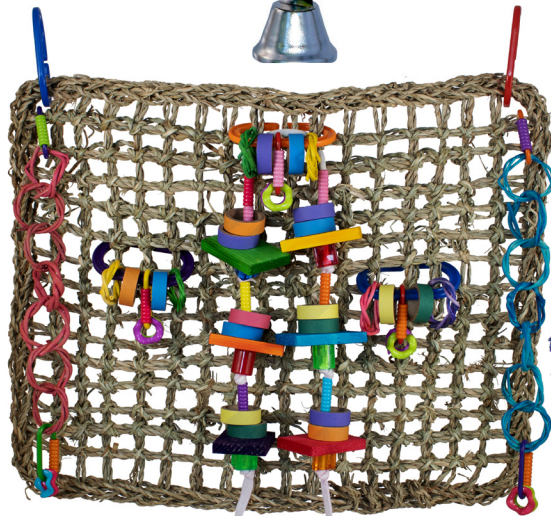

SB468
Dancing Spools
9" x 6"

SB474
Peekaboo Perch Tent - Med.
12" x 6.5"

SB480
Starburst
10" x 4"

MEDIUM BIRD TOYS

Bolts onto cage!

SB509
Spin-a-roo
8.5" x 6.5"

"Foraging"

SB518
Crunch & Munch
12" x 4.5"

SB535
Mexican Hat Dance
10" x 5.5"

"Foraging"

SB543
Busy Birdie Play Perch
9.5" x 9.5"

"Foraging"

SB573
Basket Case
10" x 4"

SB611
Beakwhich
9" x 5"

"Foraging"

SB687
Firecracker Jr.
8" x 18"

SB669
Foraging Basket
10" x 5"

SB699
Activity Wall
12" x 14"

SB691
Thing-a-ma-bob
8.5" x 5"

SB708
Wind Chimes
13" x 2"

SB736
Wiggles & Wafers
9" x 5" 9

MEDIUM BIRD TOYS

SB740
Mini Foraging Pouch
8" x 8"

SB741
Mini Activity Wall
9" x 7"