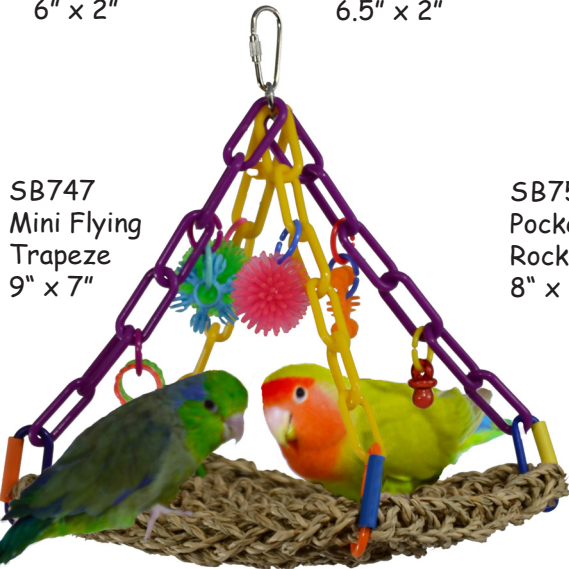

SB551
Star Gazer
6.5" x 2"

SB559
Polly Preener
8.5" x 2.5"

SMALL BIRD TOYS

SB660
Cascade Mini
6" x 2"

SB680
Balsa Stack
6.5" x 2"

SB719
Beaker Sneaker
6" x 2"

SB721
Dainty Doily
6.5" x 3"

"Foraging"

SB779
Fiesta
Millet Holder
9" x 1.5"

SB747
Mini Flying
Trapeze
9" x 7"

SB757
Pocket
Rocket
8" x 2"

SB759
Daisy Ring
6" x 4"

SB861
Hanging Treat Basket
7" x 3"

"Foraging"

SB891
Balsa Bling
7" x 2.5"

SB903
Baby Steps
6.5" x 2"

SB939
Click Clack
6" x 2.5"

SB1083
Binky Bop
7.5" x 1.5"

SB1084
Charmed,
I'm Sure
8.5" x 2"

SMALL BIRD TOYS

SB1090
Nibbles 'n
Chips
8.5" x 3"

SB1085
Flower Power
7" x 2.5"

SB1086
Having a Ball!
6" x 2"

SB1087
Tug 'O War
6" x 3"