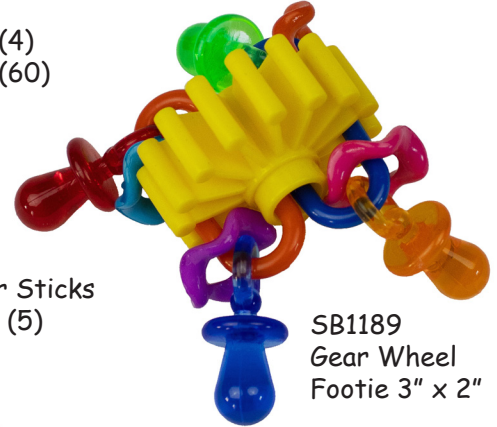

"Foraging"

SB760
Waffle Ball Stuffers (3)
3" diameter

SB906
Rattler Ring
2.75" x 1"

SB925
Corn Husk Toss
4.5" x 2"

SB928
Vine Star Chew
4" x 4"

SB929
Mini Seagrass Tumbler
4" x 2"

SB930
Moon Pie
3.5" x 3.5"

FOOT TOYS

SB960
Whiffle Rattle
5" x 2"

SB1054
Maraca Rattle
6" x 2.5"

SB1055
2" Birdie Balls (4)

SB1057
2.5" Kaleidoballs (4)

SB1058 Sneakers (4)
SB1059 Sneakers (60)

SB1063
Birdie Barbells (3)
5" x 1.5"

SB1081
Screw it!
3" x 1.5"

SB1163
Firecracker Sticks
3/4" x 6.5" (5)

SB1189
Gear Wheel
Footie 3" x 2"

SB1192 Crocs (5)
SB1193 Crocs (50)

SB1194
Footie
Combo (3)

SB1223
Coin Toss (4)
5.5" x 1"

SB1231
4cm Sola
Balls (6)

SB1232
6cm Sola
Balls (4)