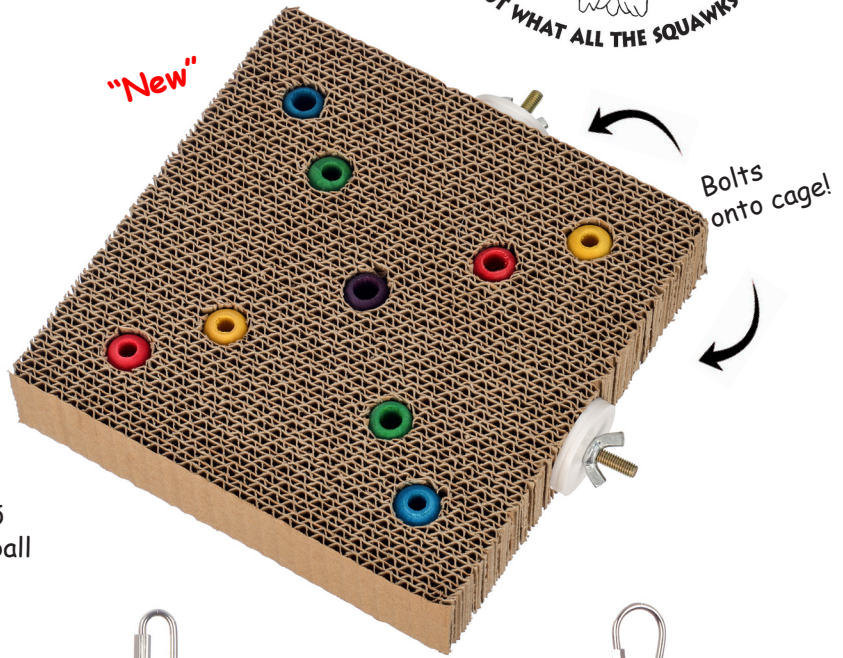

SB1141
Groovy Chains
20" x 3.5"

SB1156
Rainbow Rope Bridge
35" x 2"

LARGE BIRD TOYS

"New"

"New"

SB1203
Rainbow Aglets Lg.
16" x 4"

SB1215
Screwball
9" x 5"

"New"

Bolts onto cage!

SB1218
Cardboard Treat Block Lg
8" x 8" x 2"

"New"
"Foraging"

SB1219
Bamboo Climb & Forage
19" x 4"

"New"

SB1224
Coconut Mobile
19" x 7"

"New"

SB1227
Tweet Heart
14" x 5"