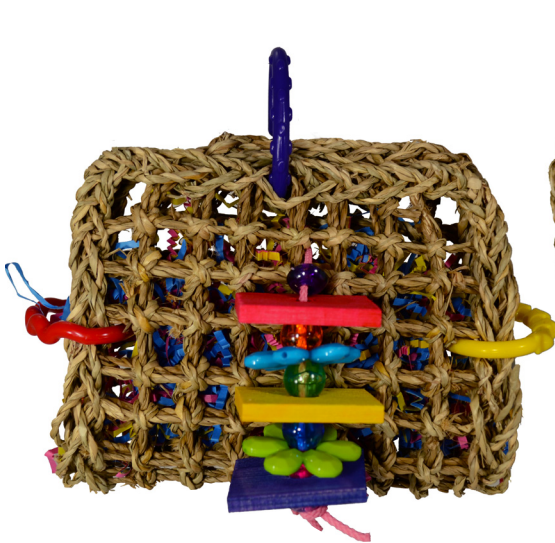

SB669
Foraging Basket
10" x 5"

SB699
Activity Wall
12" x 14"

SB691
Thing-a-ma-bob
8.5" x 5"

SB708
Wind Chimes
13" x 2"

SB736
Wiggles & Wafers
9" x 5" 9

MEDIUM BIRD TOYS

SB740
Mini Foraging Pouch
8" x 8"

SB741
Mini Activity Wall
9" x 7"

SB748
Flying Trapeze
14" x 13"

SB765
Triple Decker
8" x 3"

SB787
Fiesta Fingers
10" x 7"

SB881
Seagrass Tent
8" x 8"

SB895
Coco Treat Cup
9" x 4"

SB896
Seeing Stars
9.5" x 3.5"

SB943
Charmed
11" x 2.5"

SB946
Tassel Time
10" x 7"