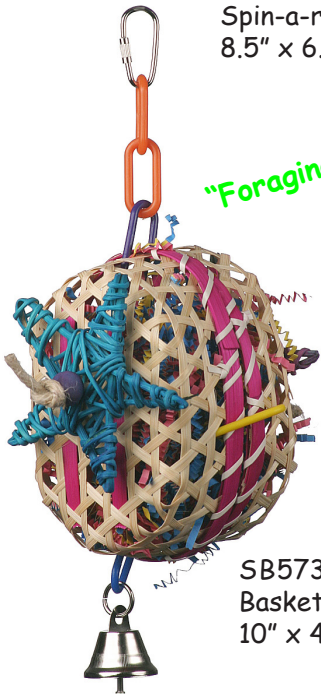

SB509
Spin-a-roo
8.5" x 6.5"

"Foraging"