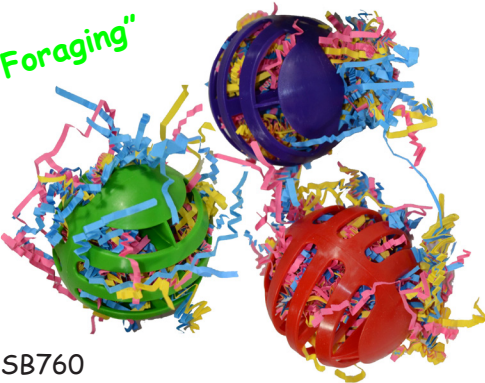

SB356
ABC Barbell
4" x 1"

SB410
Mini Star Munch
2" x 3"

SB412
6" Vine Twists (3)

SB461
Natural Chews(6)

"Foraging"

SB520
6 cm Fiesta Ball
Stuffers (3)

SB536
Vine Ring Rattle
5.5" x 1.5"

SB591
UFO
5" x 2"

"Foraging"

SB760
Waffle Ball Stuffers (3)
3" diameter

SB906
Rattler Ring
2.75" x 1"

SB925
Corn Husk Toss
4.5" x 2"

SB928
Vine Star Chew
4" x 4"

SB929
Mini Seagrass Tumbler
4" x 2"

SB930
Moon Pie
3.5" x 3.5"