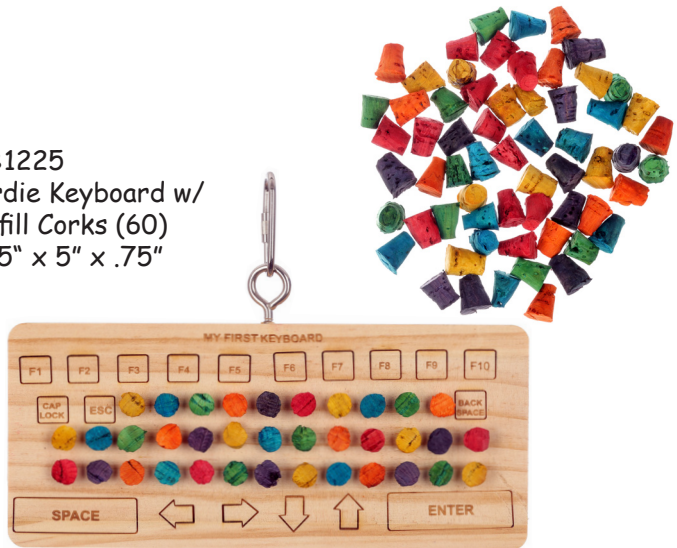

New Super Bird Toys!

Spring 2024

SB1231 4cm Sola Balls (6)
SB1232 6cm Sola Balls (4)

SB1223
Coin Toss (4)
5.5" x 1"

SB1233
XL Birdie Ball 3"

Foot Toys

SB1201
Strawz
8" x 1"

SB1209
Straw Hat Preener
9" x 4"

SB1210
Palm Puff
9" x 4"

SB1211
Clownin Around
9" x 3"

SB1234
Seagrass Sandwich
8" x 4"

SB1235
Crazy Cone
11" x 4.5"

Small Toys

Bolts
onto cage!

SB1216
Cardboard Treat Block
5" x 3" x 1.5"

SB1225
Birdie Keyboard w/
Refill Corks (60)
7.5" x 5" x .75"

New Super Bird Toys!

Spring 2024

Medium Toys

SB451
Wally's
Wonder
15" x 4"

SB1202
Rainbow
Aglets Sm.
14" x 2"

SB1204
Crunch Time
10" x 5"

SB1205
Squiggy
15" x 4"

SB1206
Foraging
Cubes
8.5" x 2"

SB1214
Whirligig
10" x 4"

SB1207
Foraging Heart
11.5" x 5"

SB1208
Just Ducky
9" x 7"

SB1212
On a Roll
8" x 5"

SB1213
Tisket Tasket
9" x 5"

SB1217
Cardboard Treat
Block Med
8" x 6" x 1.5"

Bolts
onto cage!

New Super Bird Toys!