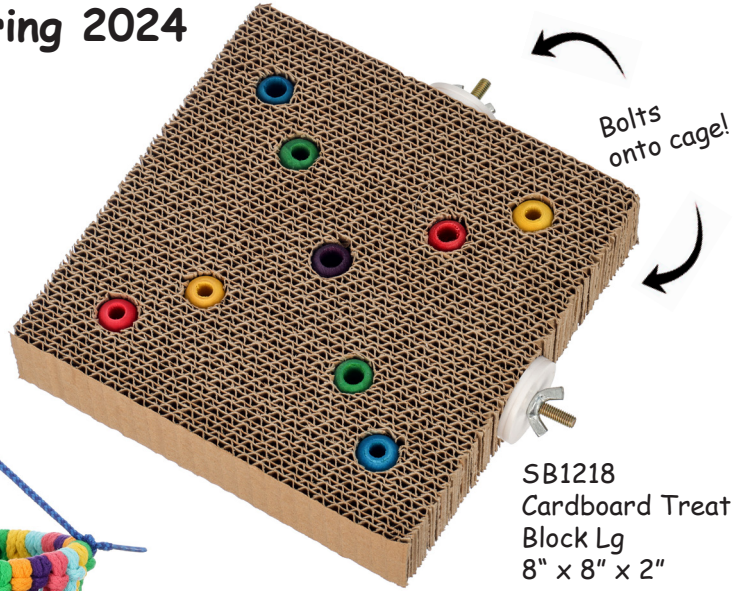

SB1240
Sola Ball Delight
13" x 6"

SB1237
Foraging Fun Box
12" x 9" x 2"

Medium Toys

New Super Bird Toys!

Spring 2024

Bolts onto cage!

SB1218
Cardboard Treat
Block Lg
8" x 8" x 2"

SB319
Katy's ABCs
14" x 7"

SB1203
Rainbow Aglets Lg.
16" x 4"

SB1215
Screwball
9" x 5"

Large Toys

SB1219
Bamboo Climb & Forage
19" x 4"

"Foraging"

SB1224
Coconut Mobile
19" x 7"

SB1227
Tweet Heart
14" x 5"

SB1241 SS Tube Bell Sm
SB1242 SS Tube Bell Med
SB1243 SS Tube Bell Lg